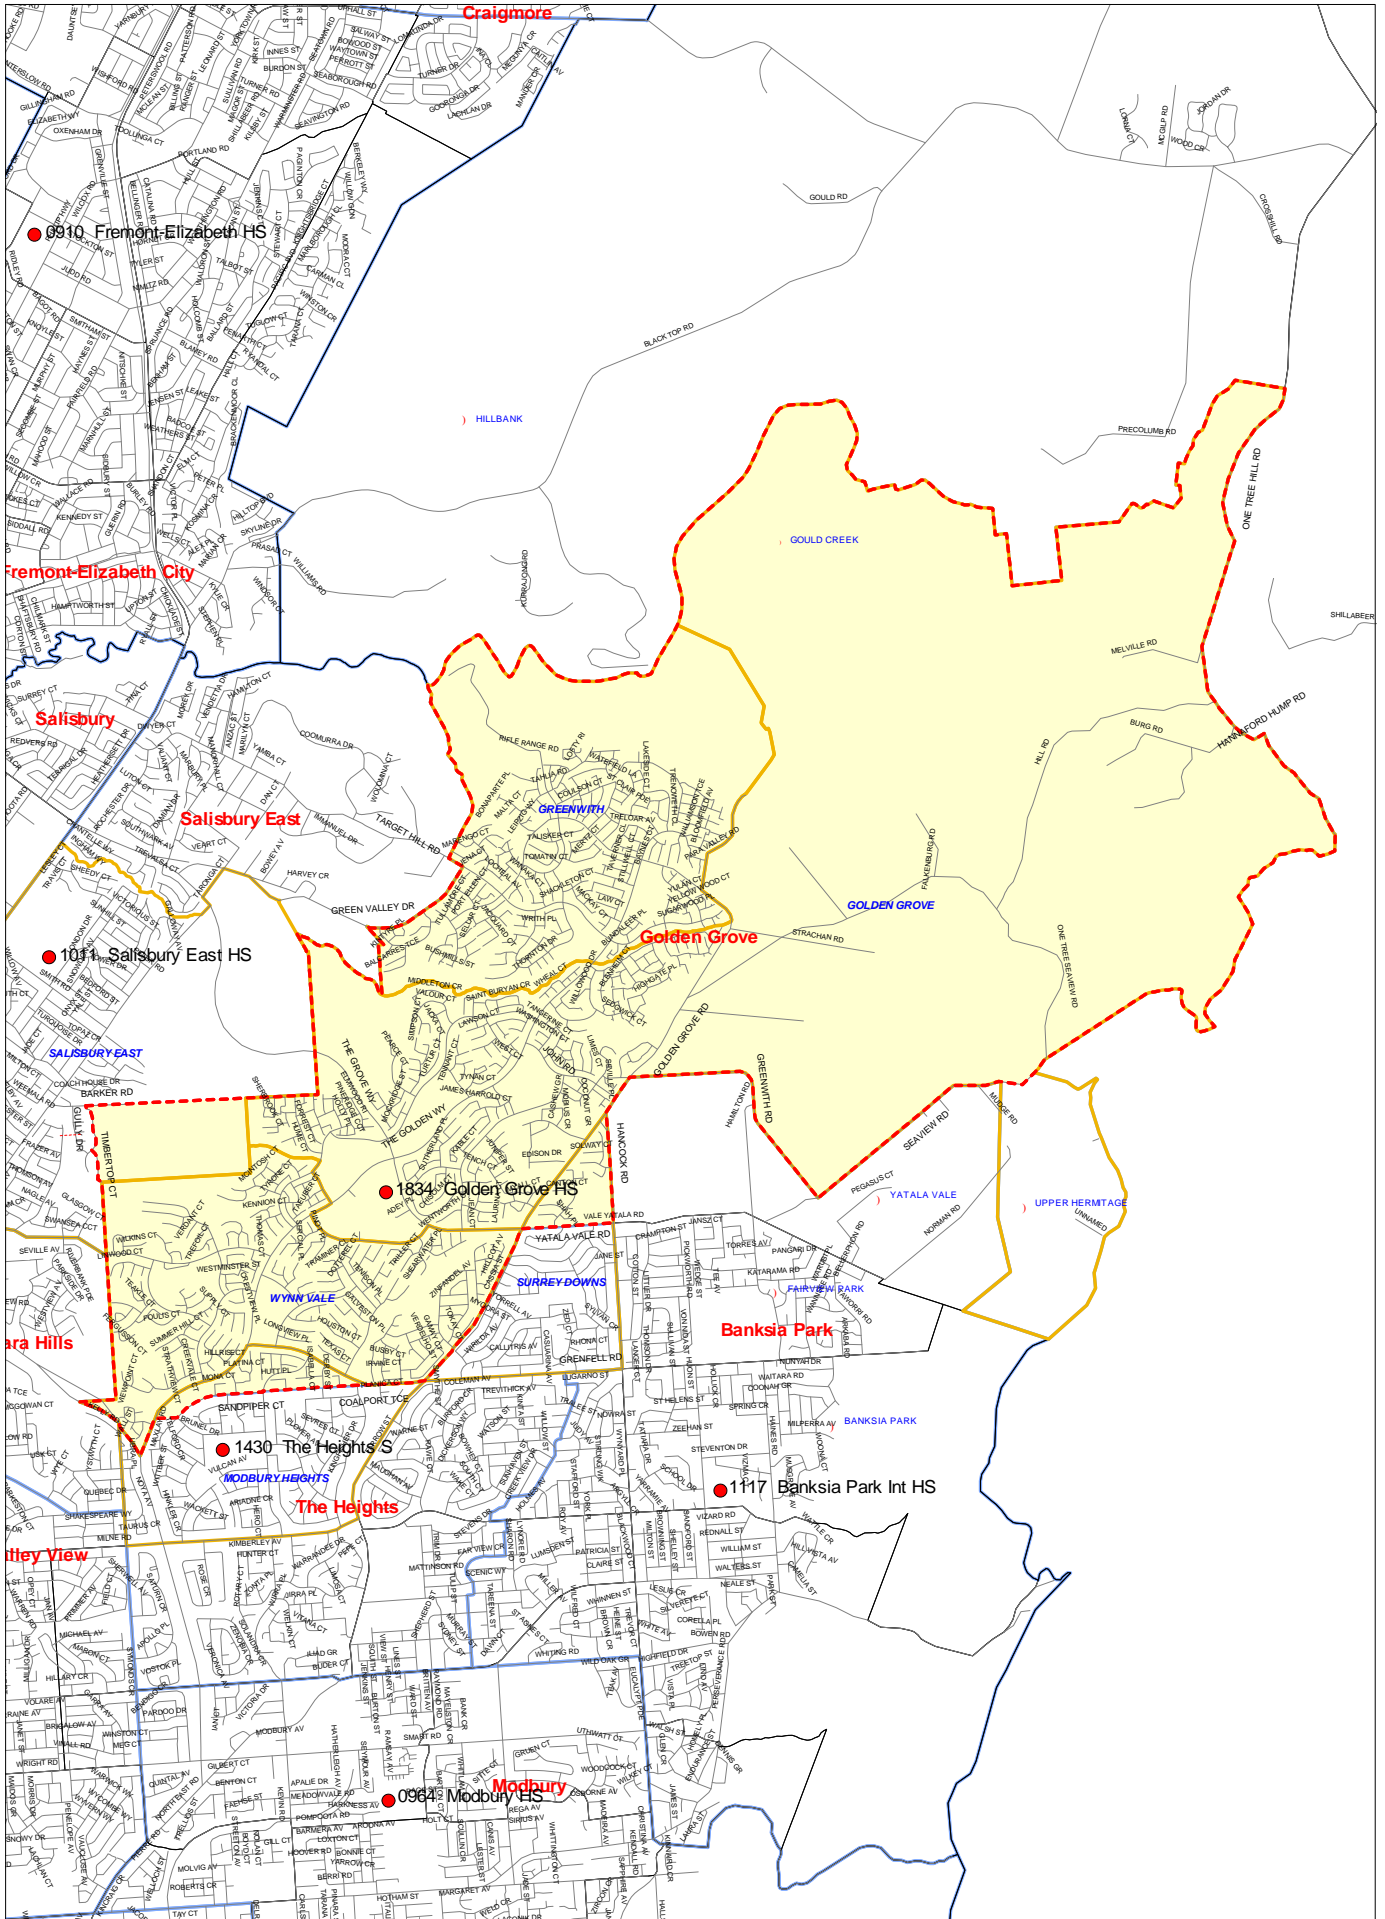

1834 Golden Grove High School Zone

Suburb

Golden Grove HS Zone